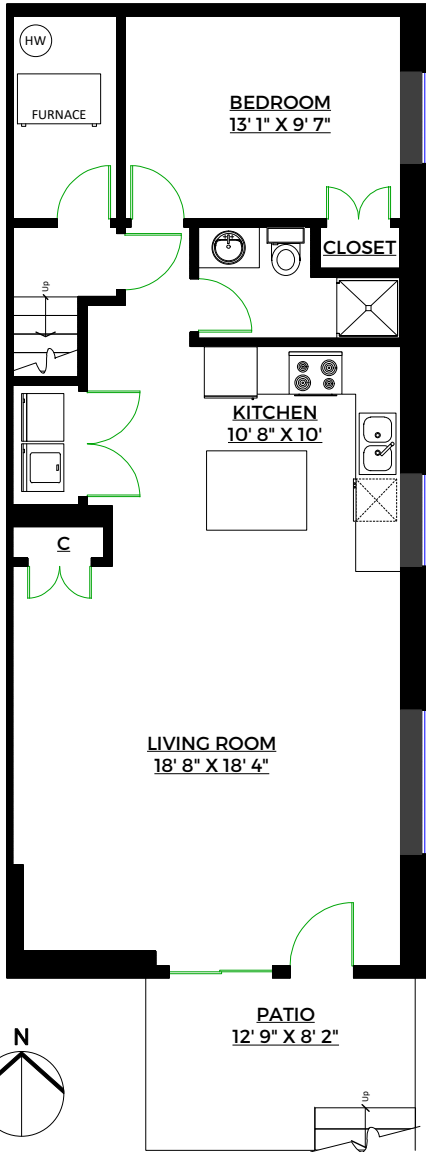

**310 11th Street East,
North Vancouver, B.C.**

Totals**		Other Areas**	
Main Level:	916 sq. ft.	Porch:	28 sq. ft.
Upper Level:	848 sq. ft.	Main Patio:	147 sq. ft.
Lower Level:	917 sq. ft.	Master Deck:	92 sq. ft.
Total:	2,681 sq. ft.	Lower Patio:	104 sq. ft.
		Total:	371 sq. ft.