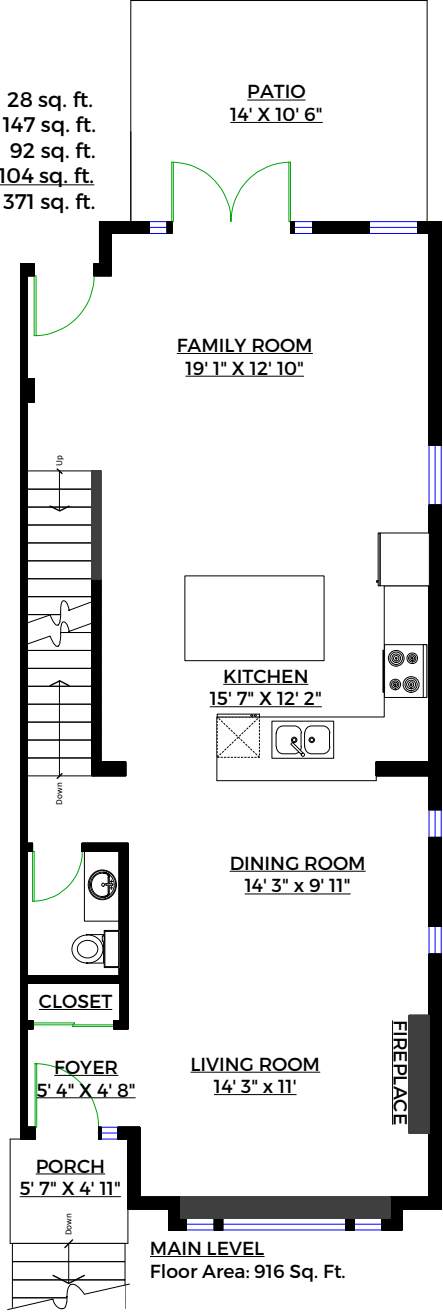

**310 11th Street East,
North Vancouver, B.C.**

Totals**		Other Areas**	
Main Level:	916 sq. ft.	Porch:	28 sq. ft.
Upper Level:	848 sq. ft.	Main Patio:	147 sq. ft.
Lower Level:	917 sq. ft.	Master Deck:	92 sq. ft.
Total:	2,681 sq. ft.	Lower Patio:	104 sq. ft.
		Total:	371 sq. ft.