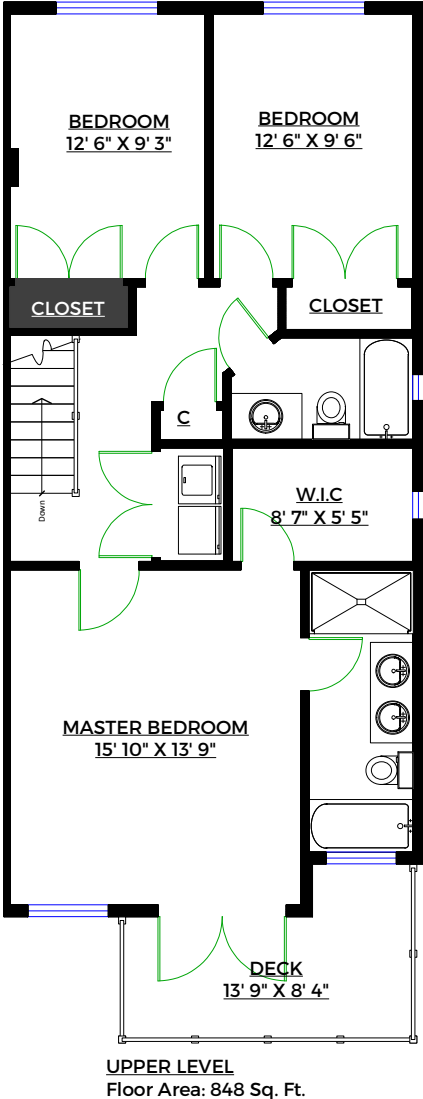

**310 11th Street East,
North Vancouver, B.C.**

Totals**		Other Areas**	
Main Level:	916 sq. ft.	Porch:	28 sq. ft.
Upper Level:	848 sq. ft.	Main Patio:	147 sq. ft.
Lower Level:	917 sq. ft.	Master Deck:	92 sq. ft.
Total:	2,681 sq. ft.	Lower Patio:	104 sq. ft.
		Total:	371 sq. ft.